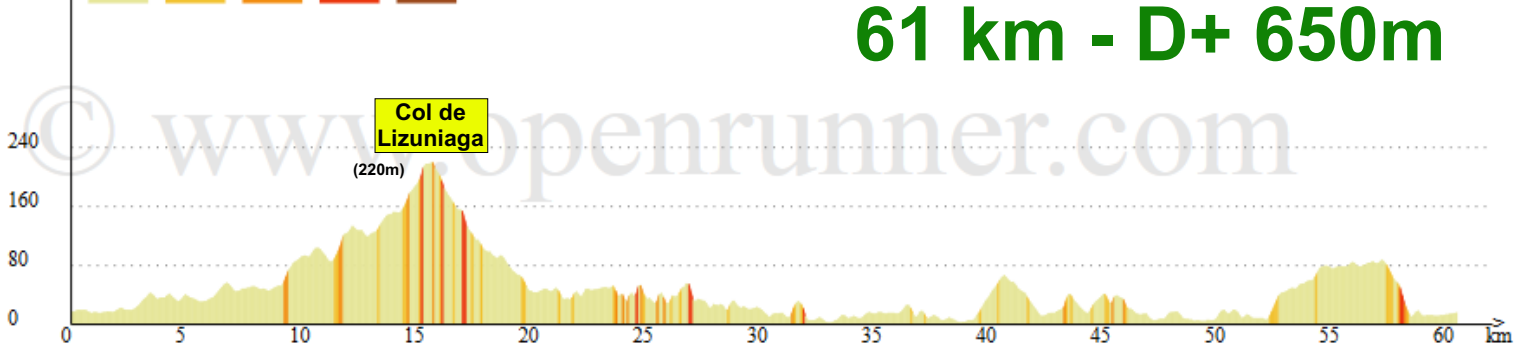

61 km - D+ 650m

Col de Lizuniaga
(220m)

© www.openrunner.com